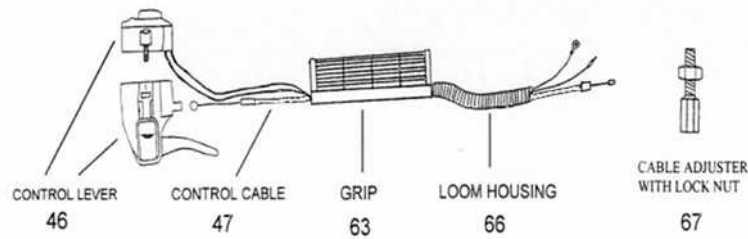

Item#		Item#
TL053	Spacer	9	TL500 Flex Hose 1
TL054	Honda Cable Adjustment Screw	n/a	TL505 Cable Housing 2
TL057	Honda Engine Mounting Screws	n/a	TL515 Cable Housing w/Flex Hose 3
TL060	Spring Clip	24	TL525 Cable Housing Complete for Robin 3-5
TL061	Spring Clip Complete	21,22,24	1 TL515, 1 TL044, 1 TL550
	1 TL060, 1 TL043, 1 TL071		TL525H Cable Housing Complete for Honda 3-5
			1 TL515, 1 TL044, 1 TL550H
TL070	3/8" Set Screw	21	TL605R Red On/Off Switch 40
TL071	Honda Adapter Mounting Screws	21	TL800 Kickstand 19
TL072	1 1/2" Screw	20	TL850 Kickstand Complete 18-22
TL080	Kickstand Bracket Complete	19-22	1 TL800, 1 TL081, 1 TL072, 1 TL070
	1 TL072, 1 TL081, 1 TL070, 1 TL043		
TL081	Kickstand Bracket	19	RT600 Throttle Assembly 44
TL425	Magnesium Cast Lift Handle	33,35	RT603 Throttle Adjustment Screw n/a
	4 TL309		RT630 Rubber Hand Grip 43
			EA900H Honda 4 Stroke w/o clutch 50
			EA900H/C Honda 4 Stroke w/clutch 50

Throttle Parts List

Part#	Part Name	Item#
RT600	Throttle Assembly Complete	n/a
RT603	Cable Adjuster w/Lock Nut	67
RT610	Control Lever	46
RT620	Control Cable	47
RT640	Loom Housing	66
RT630	Grip	63

For pricing and a dealer near you, call Lindley, Inc. @800-788-5997